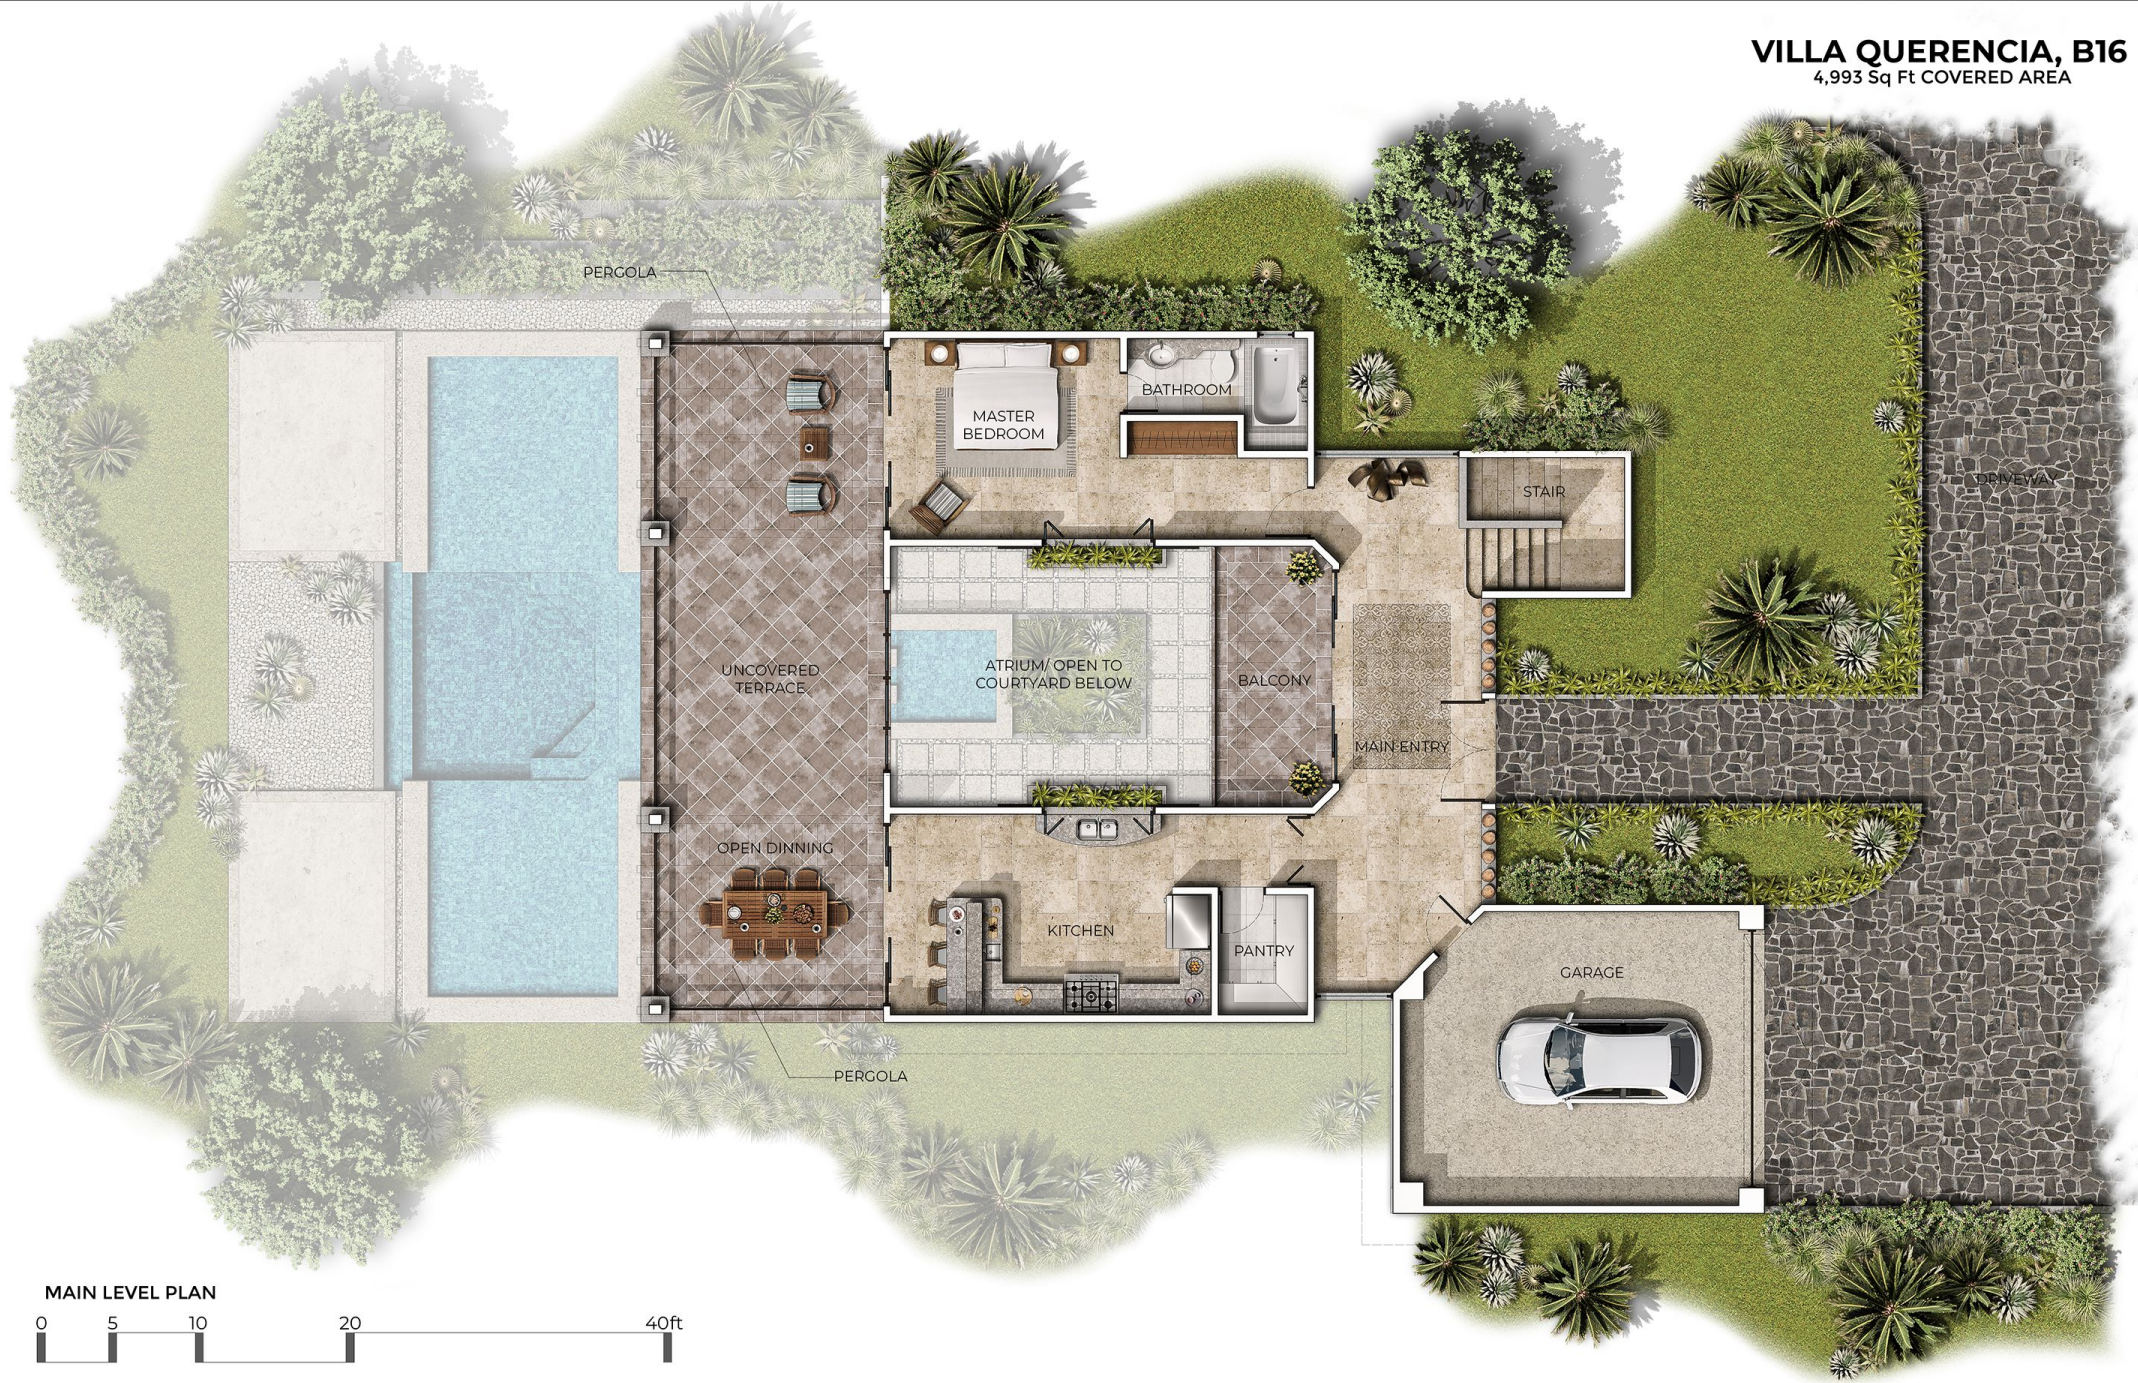

VILLA QUERENCIA, B16

4,993 Sq Ft COVERED AREA

LOWER LEVEL PLAN

VILLA QUERENCIA, B16

4,993 Sq Ft COVERED AREA

MAIN LEVEL PLAN